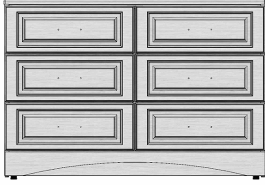

Sedona - 6 Drawer - Dresser Units

19"D x 44"W x 30"H

- Thermofoil drawer fronts and apron

- Full 3/4" vented backs

- Front Levelers

- White epoxy coated steel drawer system with 5/8" white drawer backs and bottoms

Model	Description	Unit Wt	Unit Price
404-0260	Dresser Cabinet - Six Drawer	185	2,061
404-1260	Dresser Cabinet - Six Drawer Soft Close Drawers	185	2,177

Options :

Add

-Six Drawer Configurations	-
[A] Drawer Knob, No Locks	-
[B] Drawer Pull, No Locks	-
[C] Drawer Knob, Locks Keyed Seperate	Top Drawer Lock 49
[D] Drawer Pull, Locks Keyed Seperate	Top Drawer Lock 49
-Drawer Front Style	-
[F2] Traditional	-
[F3] Shaker	112
[F4] Lancaster	112
[F5] Contemporary	-
[F9] Mission	112
-Apron Style	-
[B1] Closed Arch Apron	-
[B2] Arch Apron	-
[B3] Scalloped Apron	-
[B4] Contemporary Apron	-
-Top Style	-
[T3] Matching 3mm PVC Edge	-
[TA] Thermoformed Radius Edge	-
[TB] Thermoformed Step Edge	-
[TD] Thermoformed No Drip Edge	130
[TR] HPL w/ Rolled Front Edge	-
-Custom Options , Contact For Pricing	-
Solid Surface Tops	-