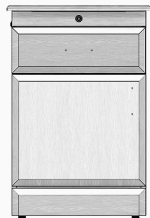

Sedona - 1 Door / 1 Drawer - Illumed Bedside Configurations

20"D x 21"W x 31"H

- Thermofoil door, drawer fronts and apron
- Full 3/4" vented backs
- Front levelers / Rear roller wheels
- Includes Illumed Lighting System

Model	Description	Unit Wt	Unit Price
404-E12L	Bedside Cabinet - Door/Drawer Hinge Left Illumed Lighting System	96	1,464
404-E12R	Bedside Cabinet - Door/Drawer Hinge Right Illumed Lighting System	96	1,464
404-F12L	Bedside Cabinet - Door/Drawer Hinge Left Illumed and Soft Close	96	1,484
404-F12R	Bedside Cabinet - Door/Drawer Hinge Right Illumed and Soft Close	96	1,484

Options :

Add

-Door/Drawer Configurations		-
[K] Door Knob/Drawer Knob		-
[L] Door Knob/Drawer Pull		-
[M] Door Pull/Drawer Knob		-
[N] Door Pull/Drawer Pull		-
[O] Door Knob/Drawer Knob Keyed Separate	Top Drawer Lock	49
[P] Door Knob/Drawer Pull Keyed Separate	Top Drawer Lock	49
[Q] Door Pull/Drawer Knob Keyed Separate	Top Drawer Lock	49
[R] Door Pull/Drawer Pull Keyed Separate	Top Drawer Lock	49
-Door/Drawer Front Style		-
[F2] Traditional		-
[F3] Shaker		57
[F4] Lancaster		57
[F5] Contemporary		-
[F9] Mission		57
-Door Back		-
[M] Matching		53
[W] White		-