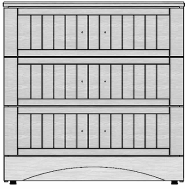

Sedona - 3 Drawer - Dresser Units

19"D x 30"W x 30"H

- Thermofoil drawer fronts and apron

- Full 3/4" vented backs

- Front Levelers

- White epoxy coated steel drawer system with 5/8" white drawer backs and bottoms

Model	Description	Unit Wt	Unit Price
404-0230	Dresser Cabinet - Three Drawer 30" Wide	128	1,266
404-1230	Dresser Cabinet - Three Drawer 30" Wide Soft Close Drawers	128	1,418

Options :

Add

-Three Drawer Configurations	-	-
[A] Drawer Knob, No Locks	-	-
[B] Drawer Pull, No Locks	-	-
[C] Drawer Knob, Locks Keyed Seperate	Top Drawer Lock	49
[D] Drawer Pull, Locks Keyed Seperate	Top Drawer Lock	49
-Drawer Front Style	-	-
[F2] Traditional	-	-
[F3] Shaker	-	85
[F4] Lancaster	-	85
[F5] Contemporary	-	-
[F9] Mission	-	85
-Apron Style	-	-
[B1] Closed Arch Apron	-	-
[B2] Arch Apron	-	-
[B3] Scalloped Apron	-	-
[B4] Contemporary Apron	-	-
-Top Style	-	-
[T3] Matching 3mm PVC Edge	-	-
[TA] Thermoformed Radius Edge	-	-
[TB] Thermoformed Step Edge	-	-
[TD] Thermoformed No Drip Edge	-	89
[TR] HPL w/ Rolled Front Edge	-	-
-Custom Options , Contact For Pricing	-	-
Solid Surface Tops	-	-