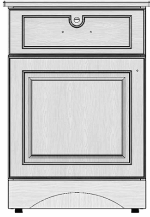

Sedona - 1 Door / 1 Drawer - Bedside Configurations

19"D x 21"W x 30"H

- Thermofoil door, drawer fronts and apron
- Full 3/4" vented backs
- Front Levelers / Rear roller wheels
- White epoxy coated steel drawer system with 5/8" white drawer backs and bottoms

Model	Description	Unit Wt	Unit Price
404-012L	Bedside Cabinet - Door/Drawer Hinge Left	96	925
404-012R	Bedside Cabinet - Door/Drawer Hinge Right	96	925
404-112L	Bedside Cabinet - Door/Drawer Hinge Left Soft Close Door and Drawer	96	1,010
404-112R	Bedside Cabinet - Door/Drawer Hinge Right Soft Close Door and Drawer	96	1,010
404-M12L	Bedside Cabinet - Door/Drawer Hinge Left Locking Casters	96	951
404-M12R	Bedside Cabinet - Door/Drawer Hinge Right Locking Casters	96	951
404-N12L	Bedside Cabinet - Door/Drawer Hinge Left Locking Casters and Soft Close	96	1,038
404-N12R	Bedside Cabinet - Door/Drawer Hinge Right Locking Casters and Soft Close	96	1,038